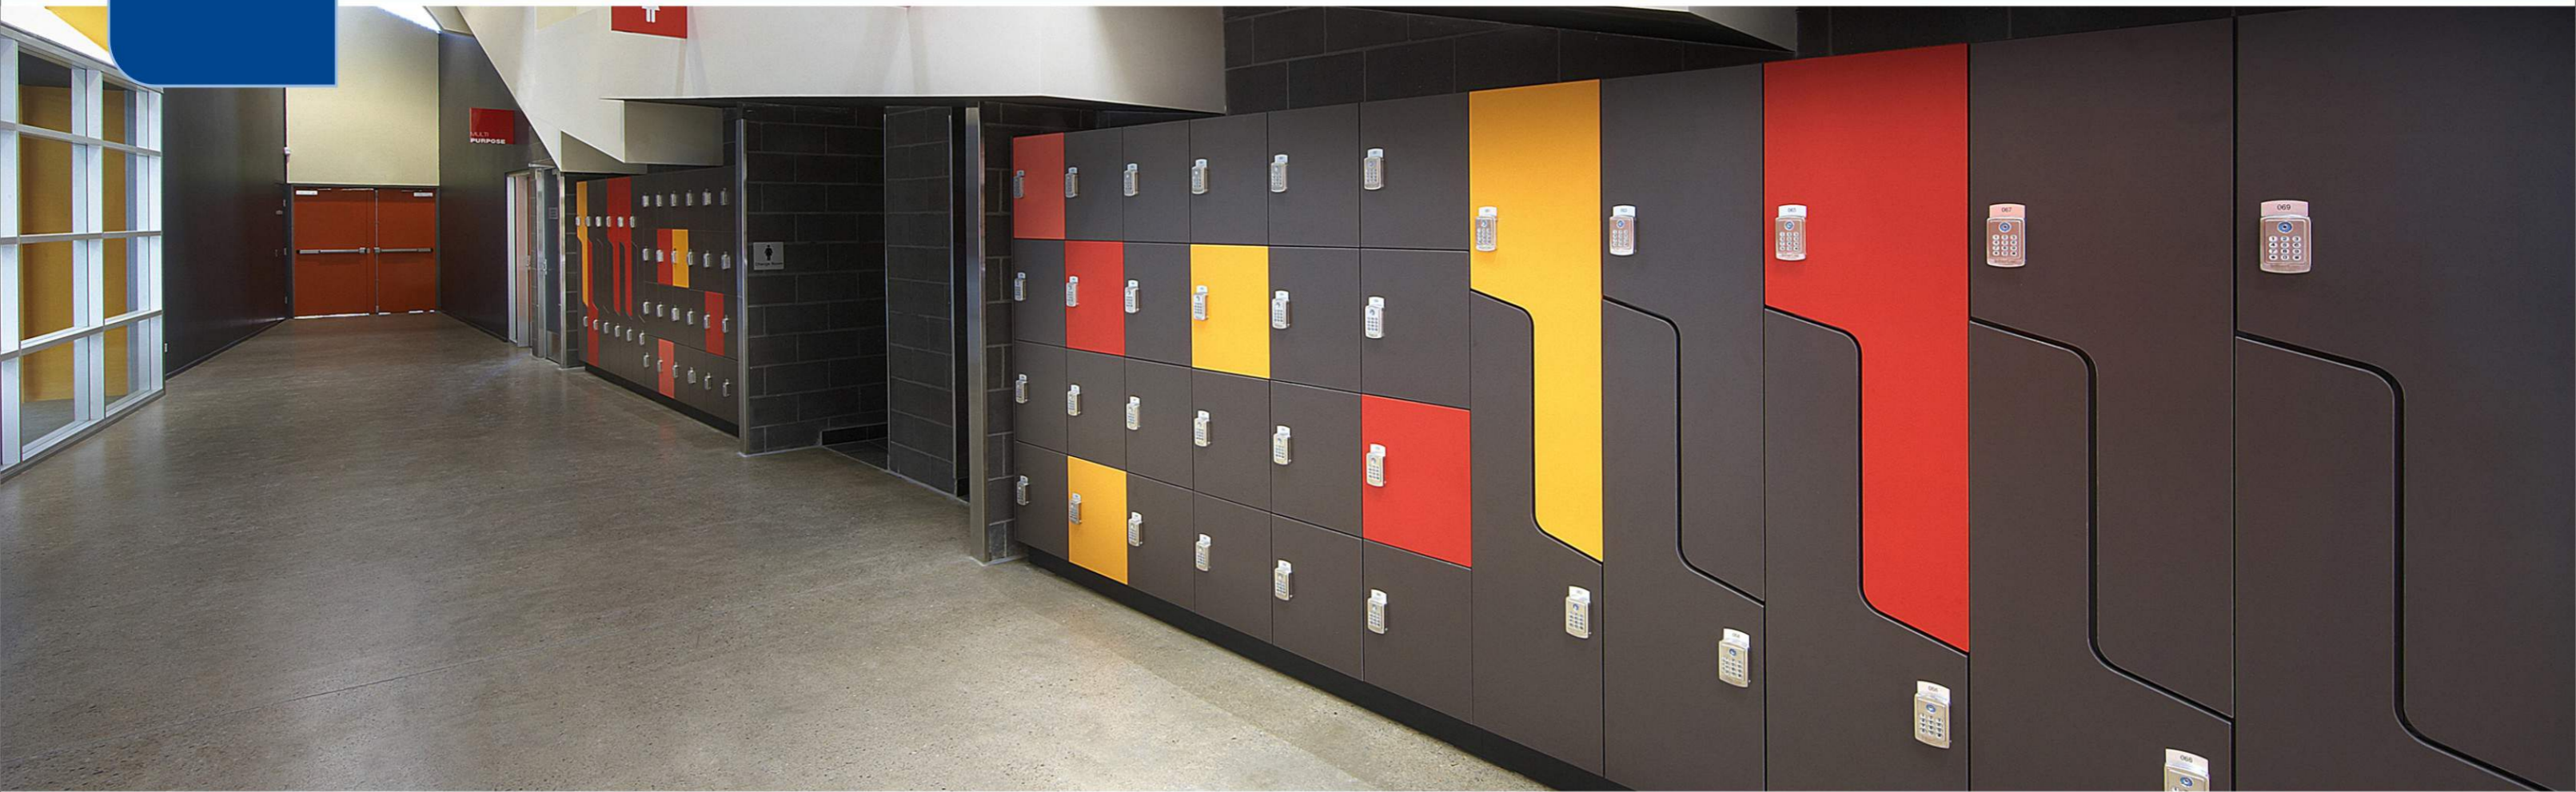

Electronic Management Access

Be-Tech Cyber series provides keyless locks for both Private and Public mode lockers. Users access their belongings with a self selected code (1~9 digit) and management access is provided with unique Smart Button Keys that eliminate their compromising of the management code while minimizing the time spent programming and reprogramming management access to each lock.

Personalized Style

Be-Tech Cyber series provides four convenient access options. People can store their belongings with a one-time valid code or a permanent user code or an user smart button key or an user RFID key.

More Access For More People

With Be-Tech Cyber Digit, multiple users can share your lockers. Each person access a locker with a one-time valid code. When they're done, the locker's available for next person. And if someone forgets their password, you can easily access the locker with the Smart Button Key. Cyber Digit includes a usage indicator, a low battery indicator, an occupation indicator and tamper indicator; Cyber Digit also available with programmable Silent Mode.

Be-Tech Cyber Digit locker lock provides high security and comfort for locker and cabinet instead of uncomfortable mechanical keys that require expensive maintenance.

Modern Style

The Cyber Digit locker lock will turn your standard locker room into an exceptional experience. Be-Tech's solutions provide a new level of security for both shared and assigned use lockers. Convenient for both user and management, with the industry-leading technology, elegant design and fashionable looks, Cyber RFID locker lock will suitable for every style of locker room.